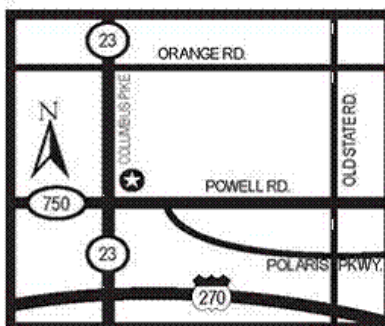

FINGERPRINTING PLACES

Big Walnut Local School

70 N Walnut Street
Galena, OH 43021
Call 740-965-7845 for appointment
Take driver's license
BCI Only: \$25
FBI Only: \$30
BCI & FBI: \$50.00 cash or check

St. Paul School

Delaware BMV, 8625 Columbus Pike
Lewis Center, OH 43035

From Delaware, South on Rt. 23 (Columbus Pike): We are located on the east (left) side of the road, in the Delaware County BMV office, in the Northpointe Plaza (Walmart) shopping center.