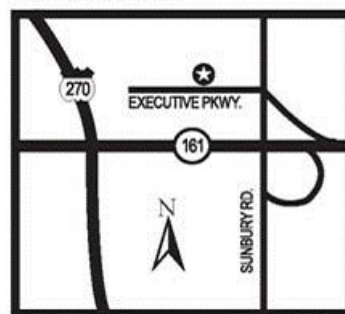

Westerville (Columbus)

Hondros College, 4140 Executive Parkway
Westerville, OH 43081

From I-71: Exit at I-270 East. Exit at Rt. 161 East. Exit at Sunbury Road. Turn right onto Sunbury Road. Turn left (at McDonalds) onto Executive Parkway. Hondros College's building is 1/4 mile on the right.