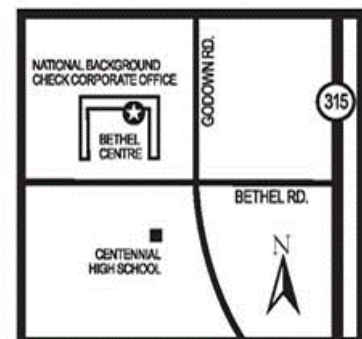

FINGERPRINTING PLACES

Big Walnut Local School

70 N Walnut Street
Galena, OH 43021
Call 740-965-7845 for appointment
Take driver's license
BCI Only: \$25
FBI Only: \$30
BCI & FBI: \$50.00 cash or check

St. Paul School

Delaware BMV, 8625 Columbus Pike
Lewis Center, OH 43035

From Delaware, South on Rt. 23 (Columbus Pike): We are located on the east (left) side of the road, in the Delaware County BMV office, in the Northpointe Plaza (Walmart) shopping center.

Westerville (Columbus)

Hondros College, 4140 Executive Parkway
Westerville, OH 43081

From I-71: Exit at I-270 East. Exit at Rt. 161 East. Exit at Sunbury Road. Turn right onto Sunbury Road. Turn left (at McDonalds) onto Executive Parkway. Hondros College's building is 1/4 mile on the right.

Columbus/Corporate

Corporate Office
1486 Bethel Road, Columbus, OH 43220

From Rt. 315: Exit at Bethel Road and go west 1.3 miles. Turn right into Bethel Centre and look for our blue and white sign.