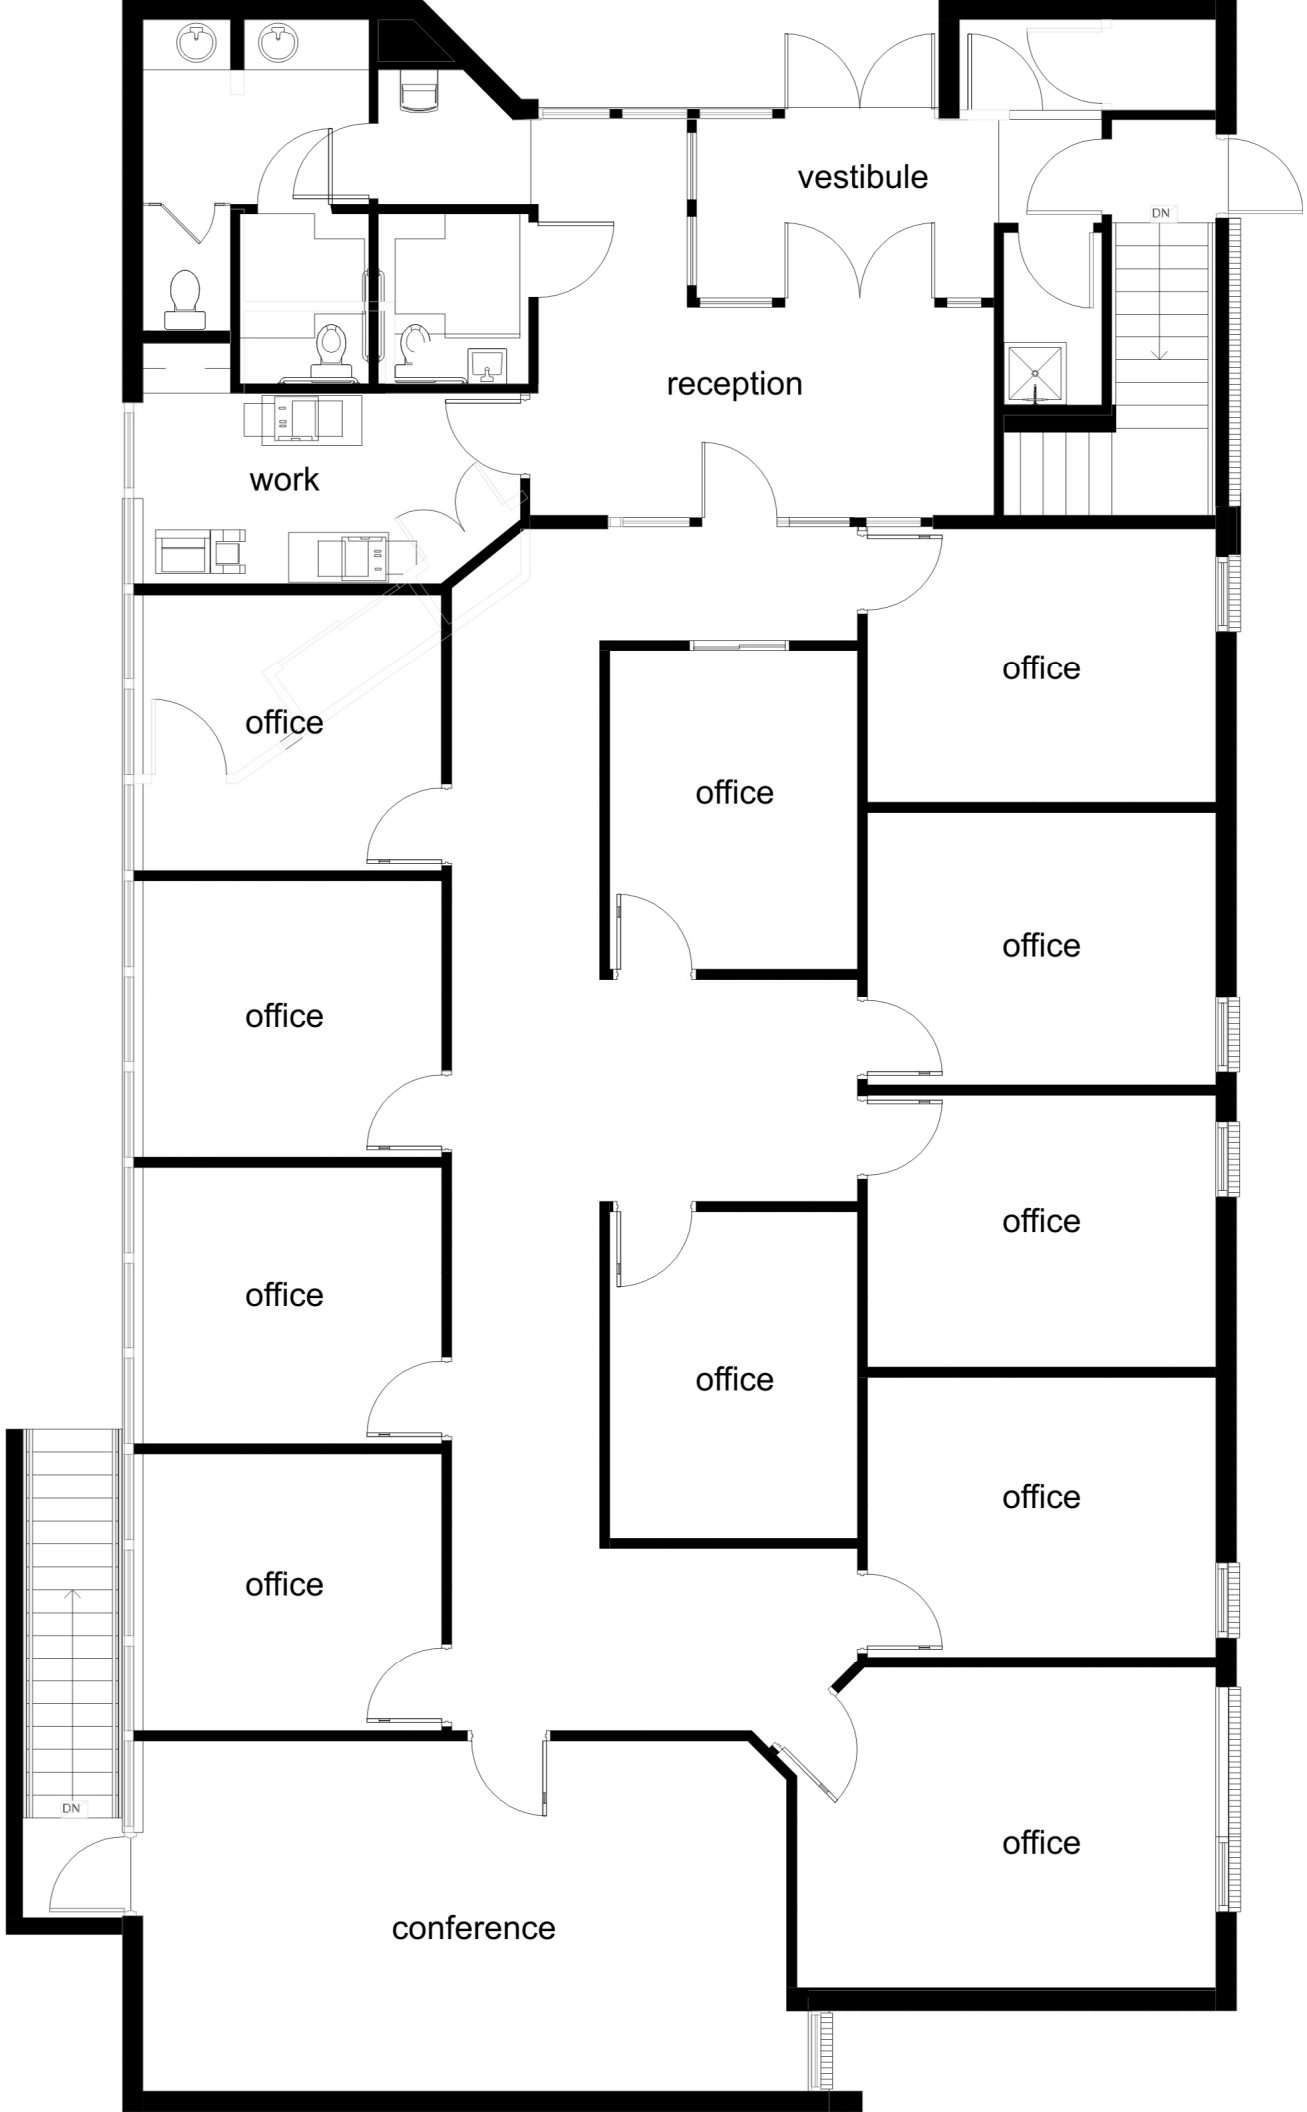

table / choir storage

meeting room

moveable wall

meeting room

moveable wall

moveable wall

kitchen

meeting room

ministry storage

office

ramp

w

toddler room

lobby

DN

infant room

m

relocated playground

relocated shelter house

existing storage bldg.

new fire pit

youth soccer field

stream

dumpster

new parking lot
net ±250 new spaces

new parish hall

existing church

exist parish hall -
new parish offices (u.l.)
& renovated classrooms (l.l.)

existing edge
of pavement

Carter's corners road

S.R. 36