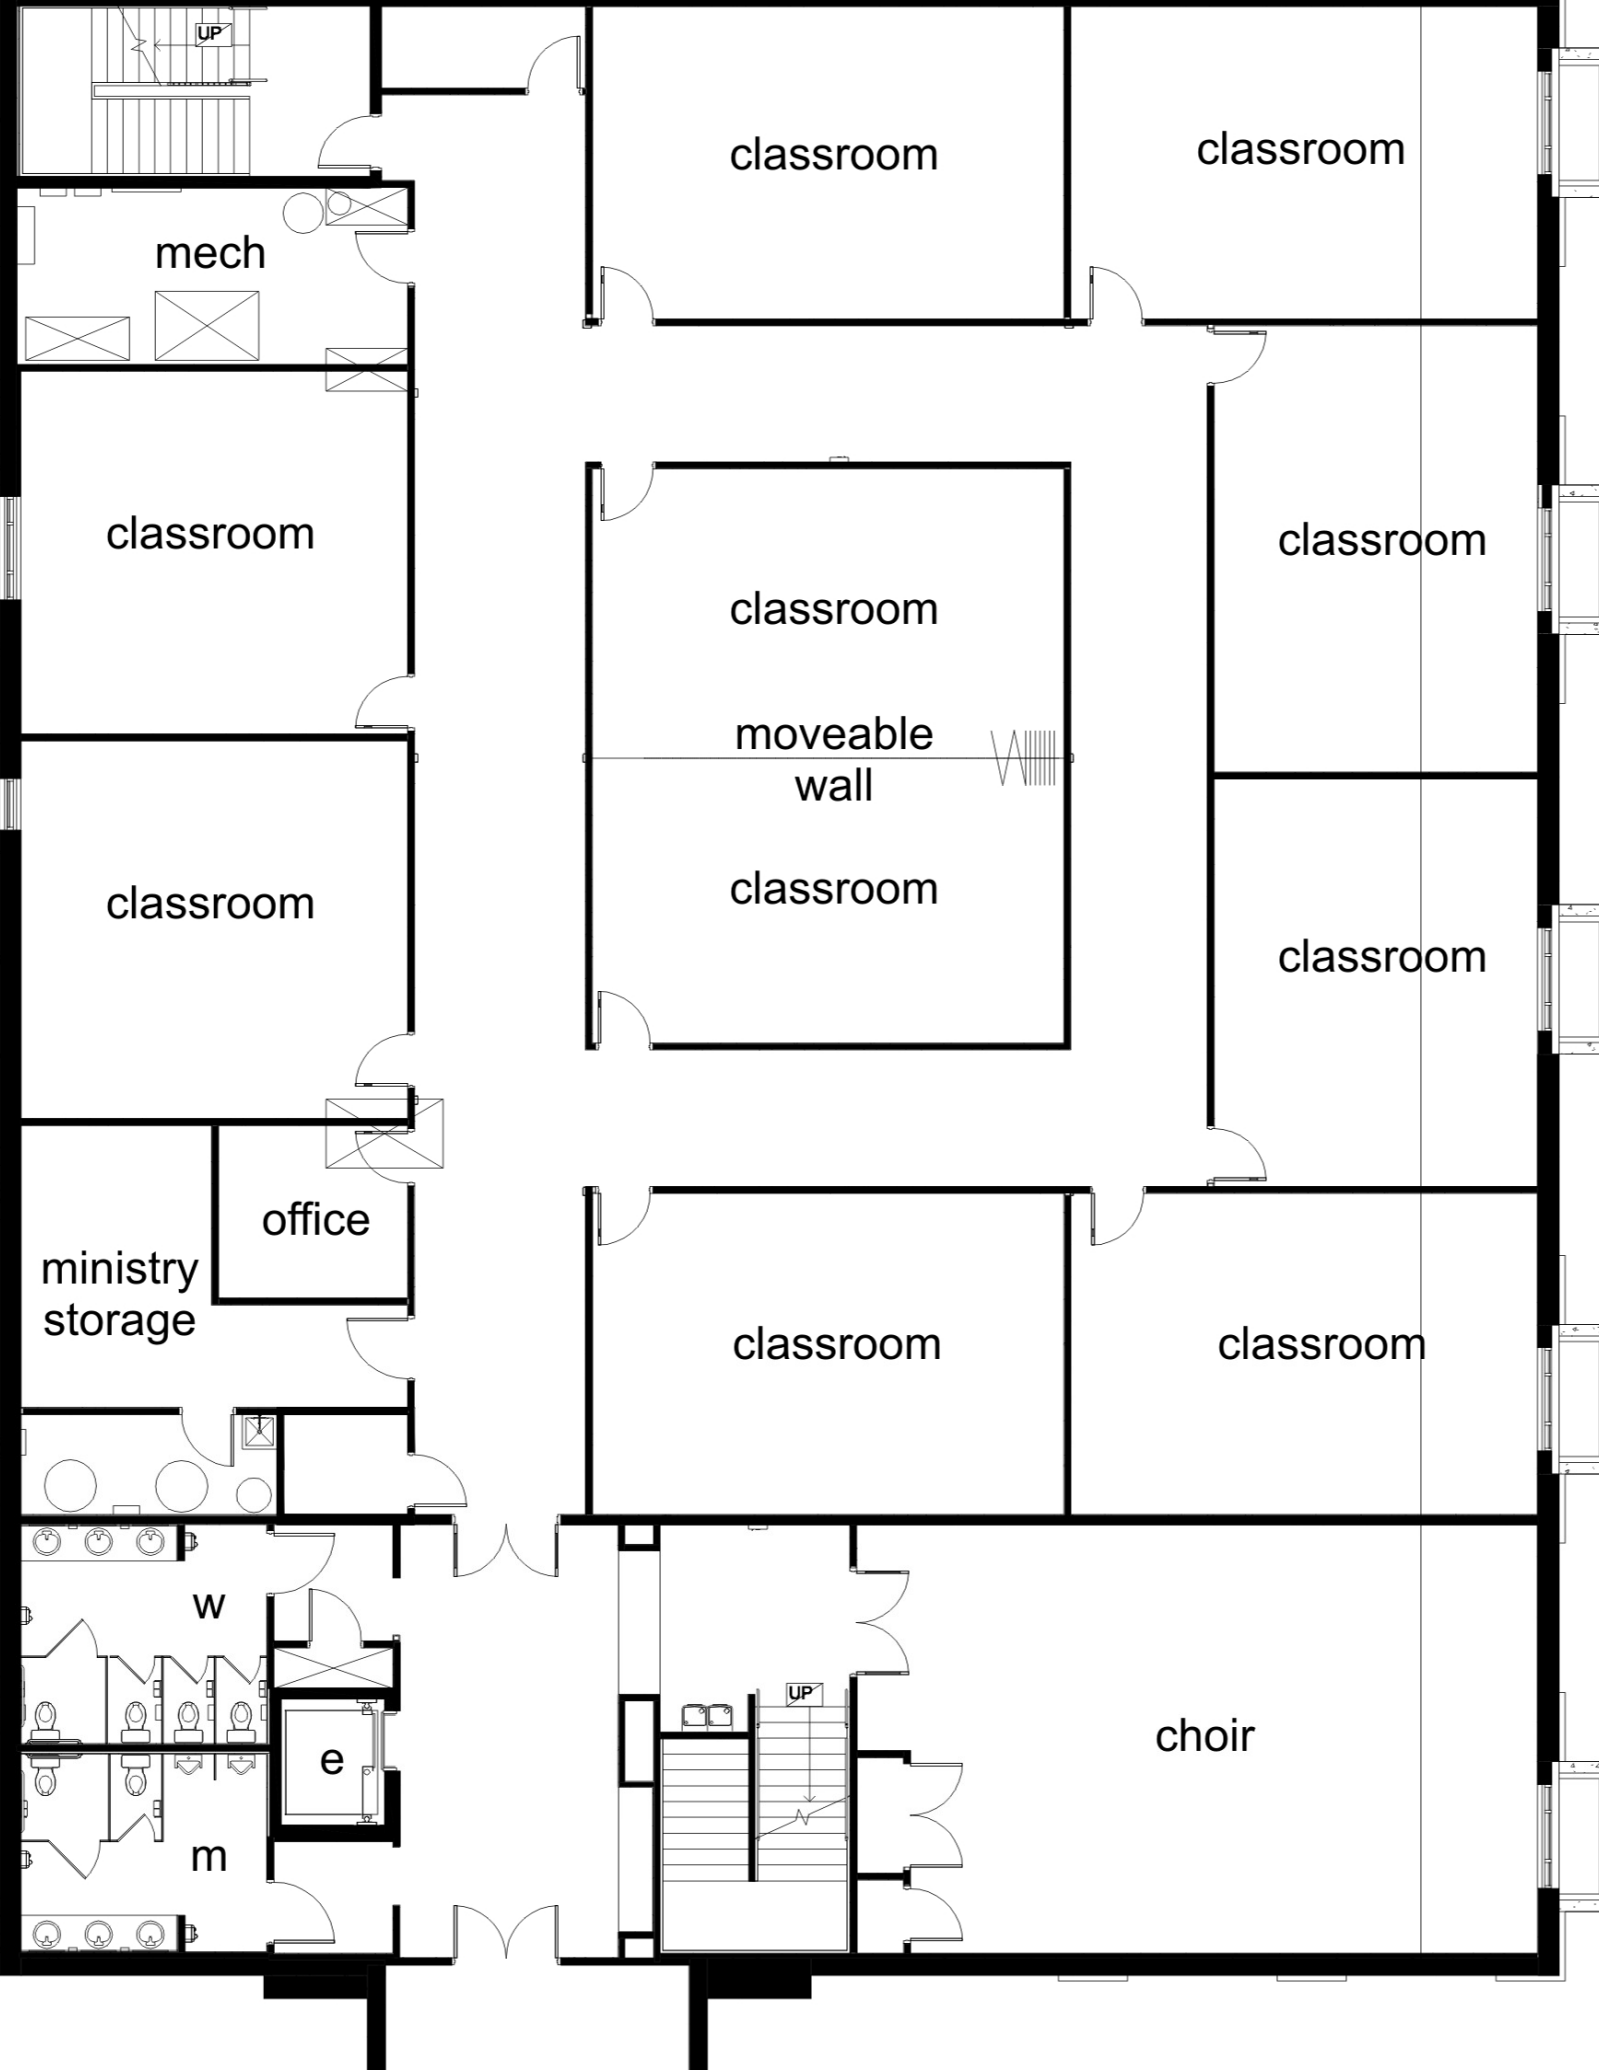

table / choir storage

meeting room

moveable wall

meeting room

moveable wall

moveable wall

kitchen

meeting room

ministry storage

office

ramp

w

toddler room

lobby

DN

infant room

m

relocated playground

relocated shelter house

existing storage bldg.

new fire pit

youth soccer field

stream

dumpster